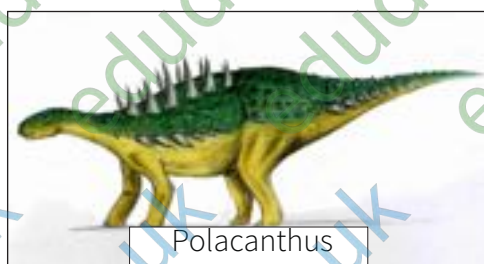

Discovered early 19th Century (complete skeletons found in a Belgian mine in 1878). Bones amongst the most common to be found today on the island.

Found in Early Cretaceous rocks of the Wessex Formation. 3 clawed toes and a mouth full of blade-like serrated teeth. Discovered Brighstone Bay, Isle of Wight in 1978.

www.edudest.uk

Hypsilophodon

One of the smallest dinosaurs found on the Isle of Wight. It had teeth as well as a beak. Discovered 1849 on the island. On display in the Dinosaur Isle Museum.

In 1992, the most complete skeleton of this very large Wealden-age dinosaur type was found on the Isle of Wight. Would have been 15-20m long. It is on display at Dinosaur Isle museum.