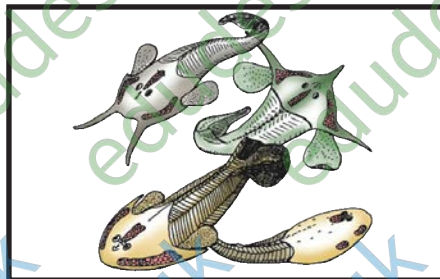

www.edudest.uk

Homo sapiens
(human)

Osteostraci Janvier
(armoured, jaw-less fish)

Ammonite
(marine invertebrate)

Woolly Mammoth
(mammal)

TASK: Dinosaurs were discovered fairly recently considering they lived millions of years ago. Can you match the description on the right with the dinosaur on the left? Draw lines to link them.

Discovered early 19th Century (complete skeletons found in a Belgian mine in 1878). Bones amongst the most common to be found today on the island.

Found in Early Cretaceous rocks of the Wessex Formation. 3 clawed toes and a mouth full of blade-like serrated teeth. Discovered Brighstone Bay, Isle of Wight in 1978.

www.edudest.uk

Hypsilophodon

One of the smallest dinosaurs found on the Isle of Wight. It had teeth as well as a beak. Discovered 1849 on the island. On display in the Dinosaur Isle Museum.

In 1992, the most complete skeleton of this very large Wealden-age dinosaur type was found on the Isle of Wight. Would have been 15-20m long. It is on display at Dinosaur Isle museum.