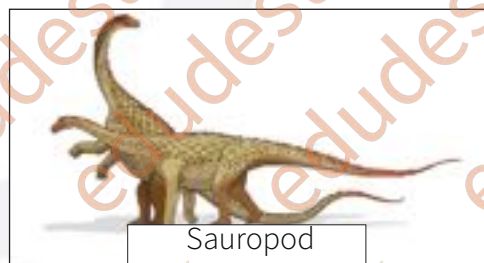

www.edudest.uk

Homo sapiens
(human)

Osteostraci Janvier
(armoured, jaw-less fish)

Ammonite
(marine invertebrate)

Woolly Mammoth
(mammal)

TASK: Dinosaurs were discovered fairly recently considering they lived millions of years ago. Can you match the description on the right with the dinosaur on the left? Draw lines to link them.

Discovered early 19th Century (complete skeletons found in a Belgian mine in 1878). Bones amongst the most common to be found today on the island.

Found in Early Cretaceous rocks of the Wessex Formation. 3 clawed toes and a mouth full of blade-like serrated teeth. Discovered Brighstone Bay, Isle of Wight in 1978.

www.edudest.uk

Hypsilophodon

One of the smallest dinosaurs found on the Isle of Wight. It had teeth as well as a beak. Discovered 1849 on the island. On display in the Dinosaur Isle Museum.

In 1992, the most complete skeleton of this very large Wealden-age dinosaur type was found on the Isle of Wight. Would have been 15-20m long. It is on display at Dinosaur Isle museum.